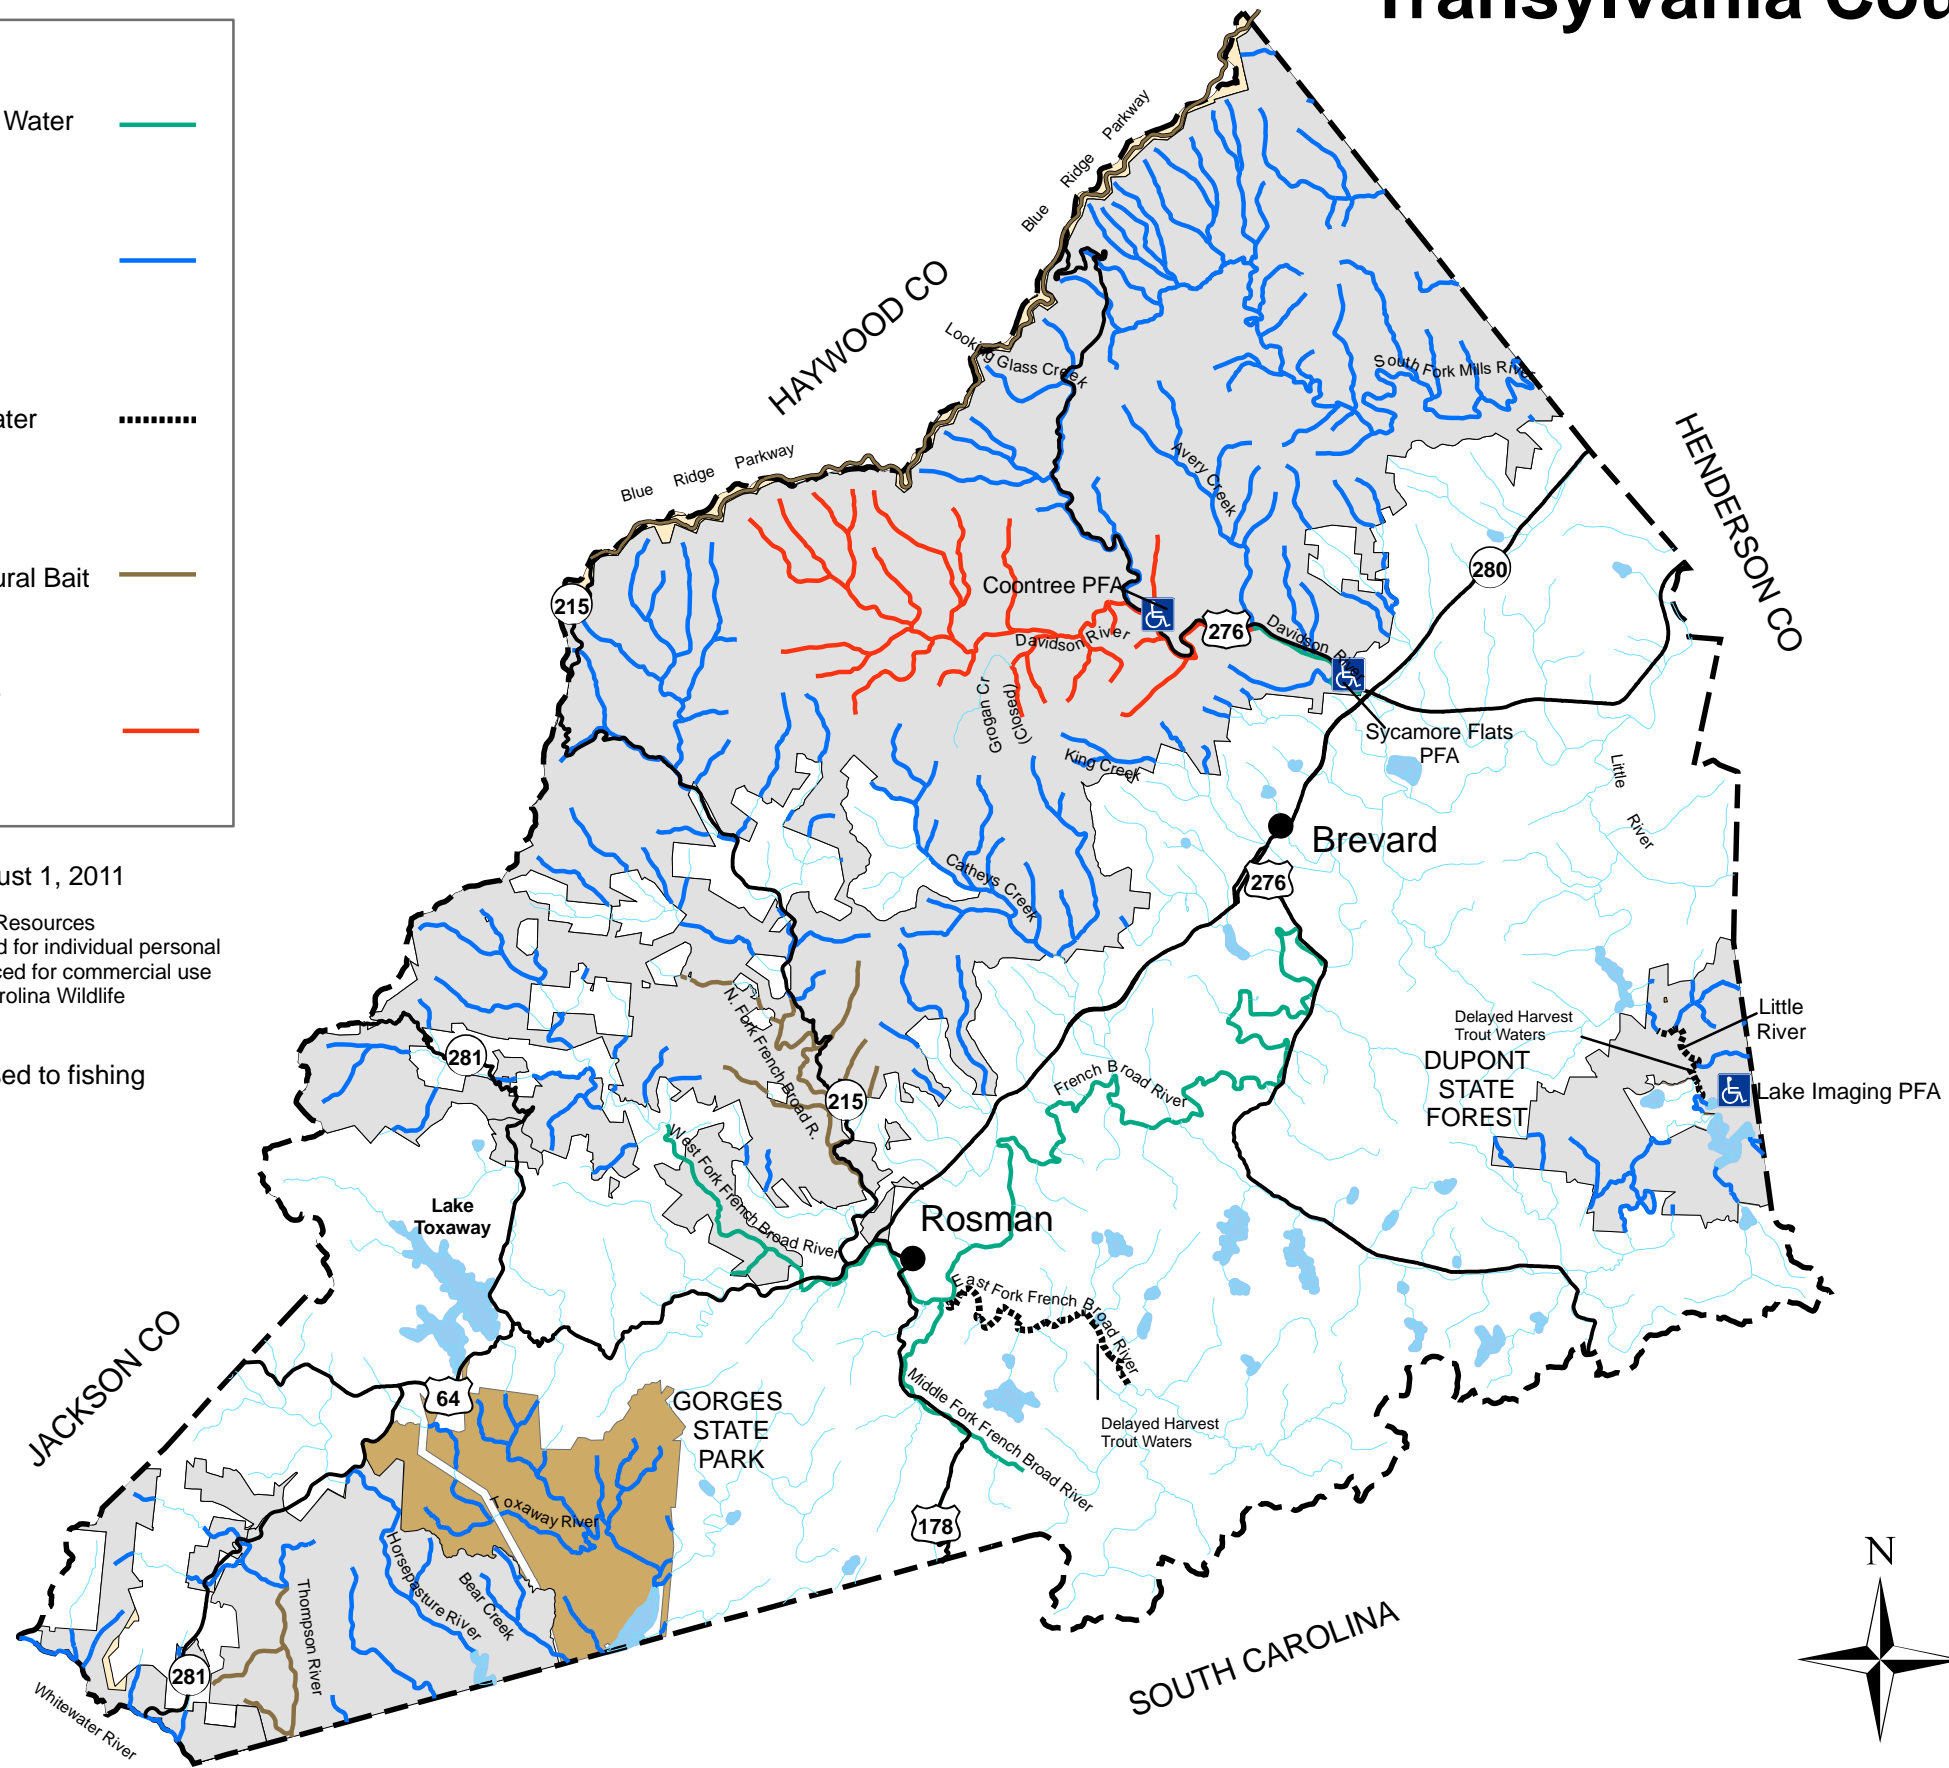

Trout Stream Regulations

Transylvania County, North Carolina

	Hatchery Supported Water	
	Wild Trout Water	
	Delayed Harvest Water	
	Wild Trout With Natural Bait	
	Catch and Release/ Single Hook Artificial Fly	

NOTE: Grogan Creek - closed to fishing

Legend

- County Boundary
- Cities
- Disabled Angler Access
- Blue Ridge Parkway
- Road
- Lake / River
- WRC Game Land
- State Park
- Other Federal Land