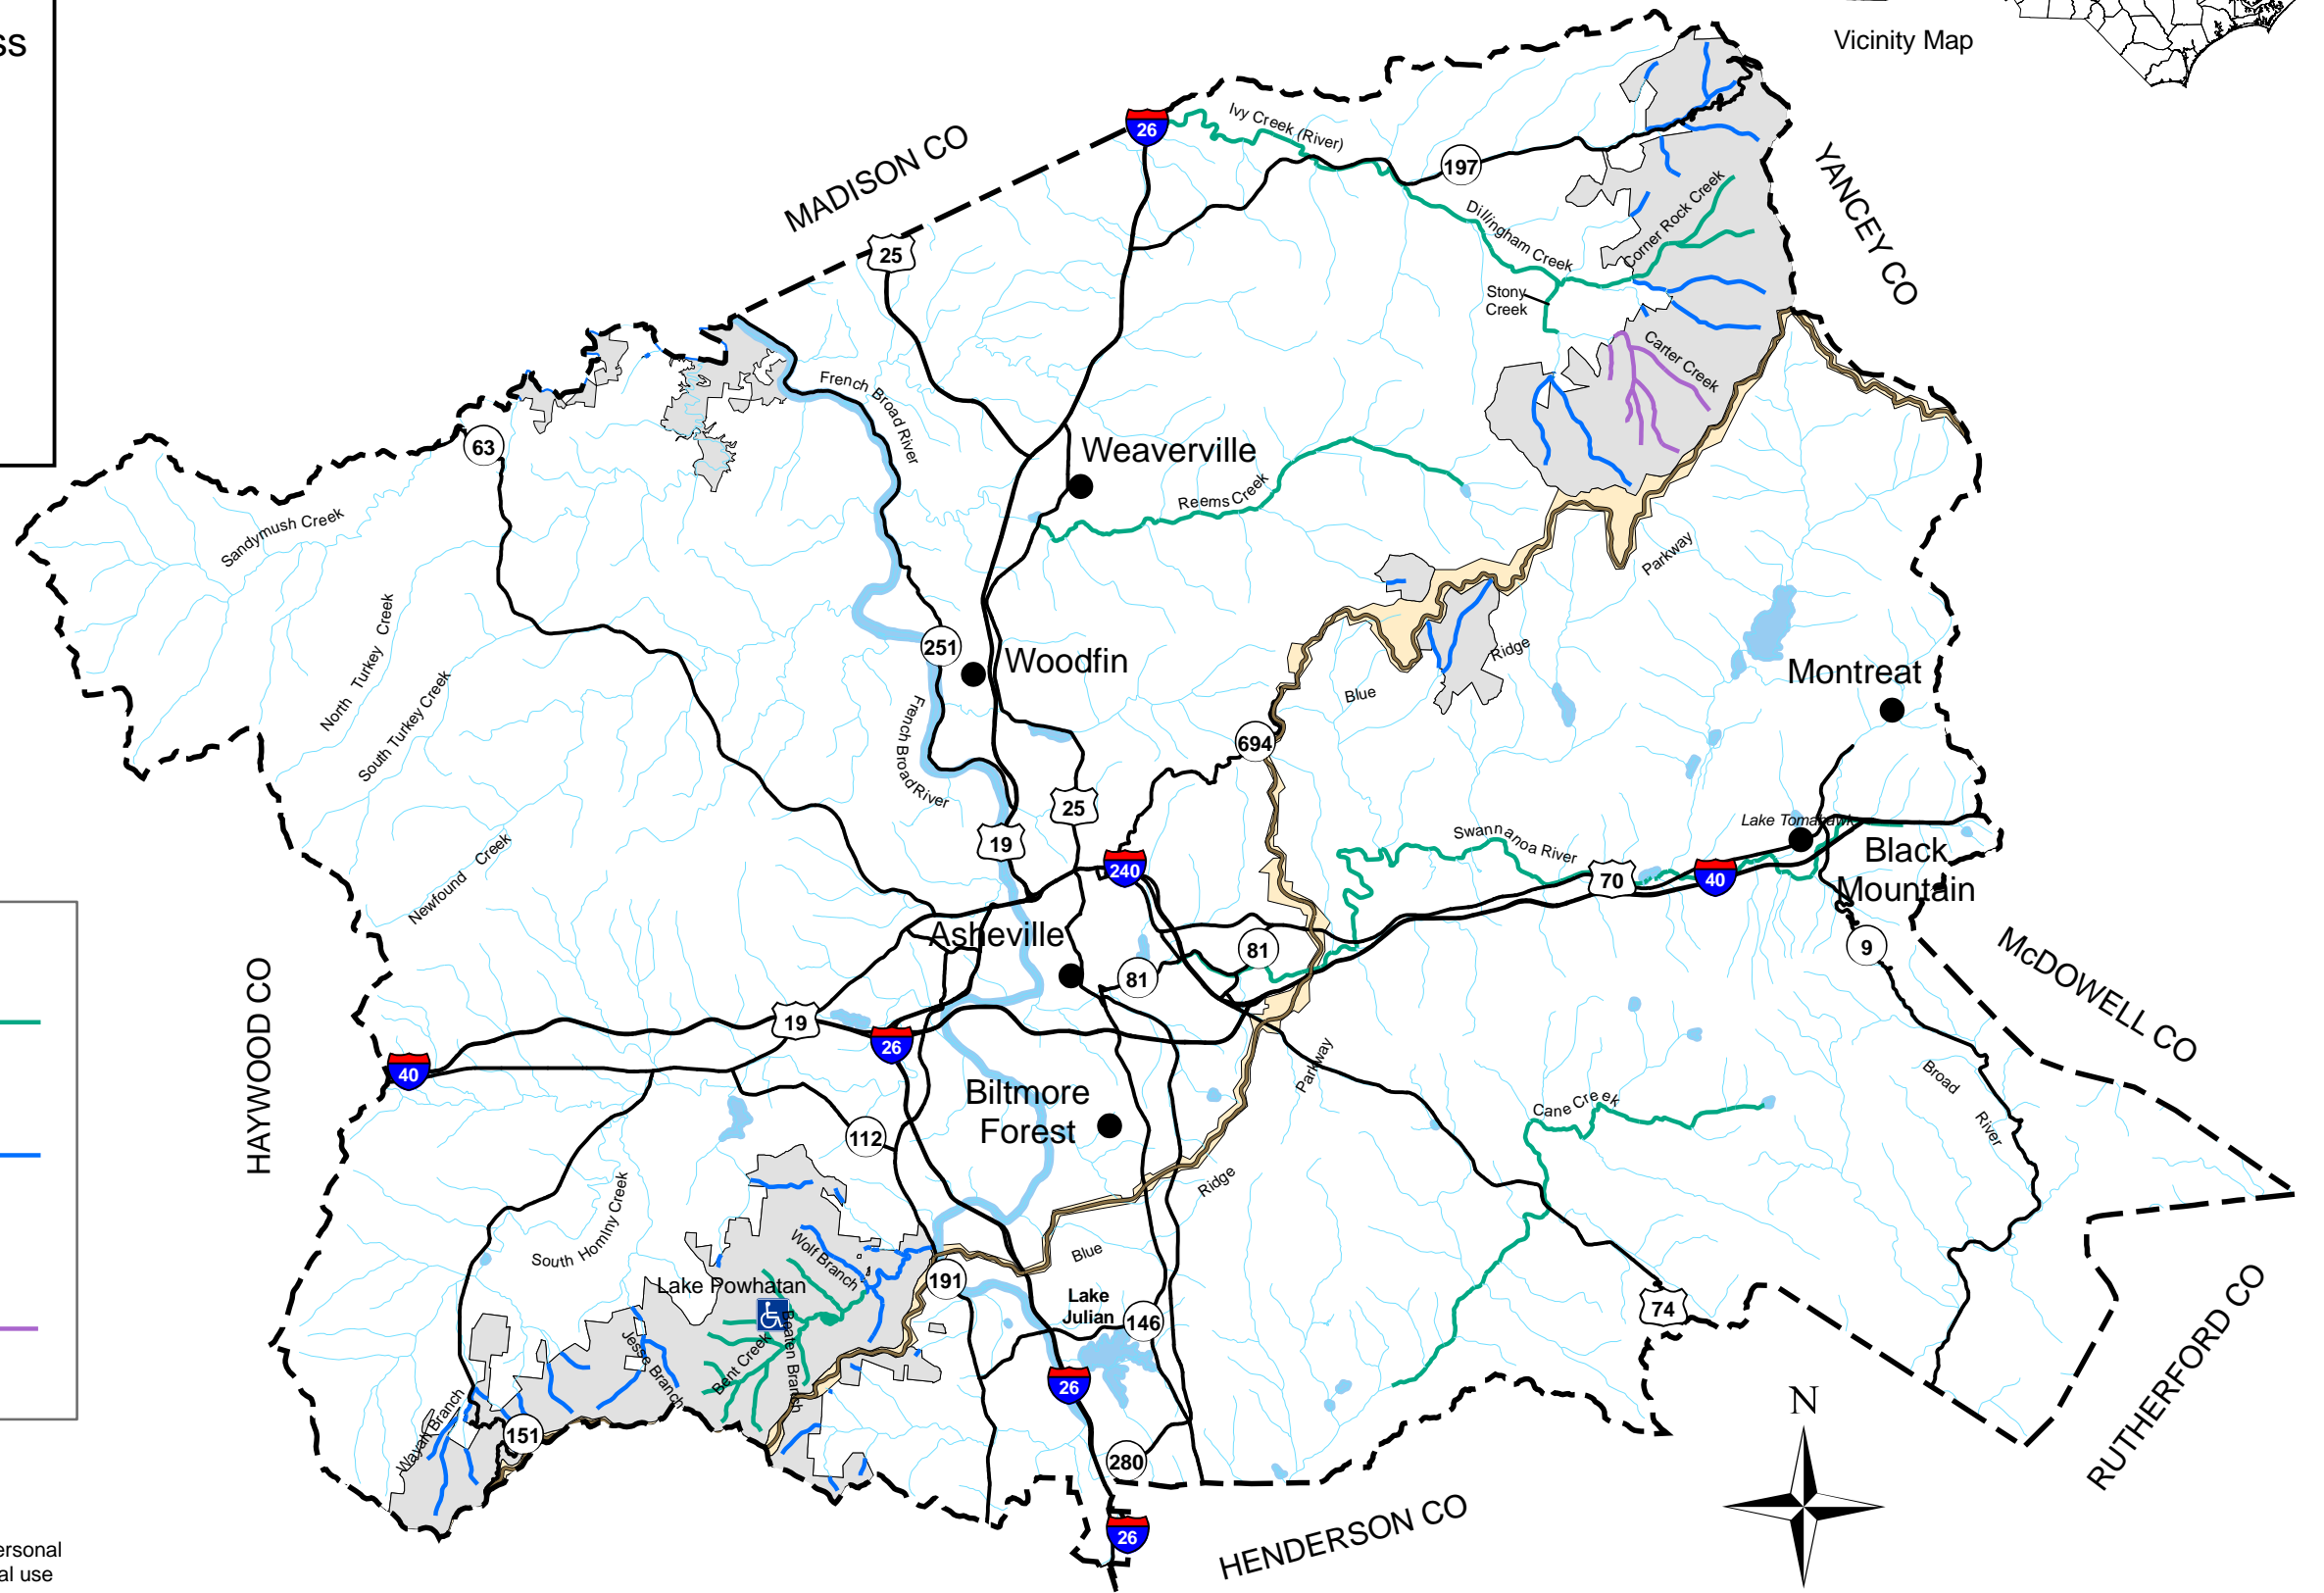

# Buncombe County, North Carolina

Angling opportunities exist on waters managed by the Blue Ridge Parkway. Although the National Park Service establishes fishing regulations for parkway waters, the North Carolina Wildlife Resources Commission aids with fisheries management by stocking catchable-size trout into Swannanoa River, Buncombe County. All persons age 16 or older must possess a valid North Carolina or Virginia fishing license to fish parkway waters; please contact the Blue Ridge Parkway (828-271-4779) for information regarding fishing on parkway waters.

### Legend

- County Boundary
- Cities
- Disabled Angler Access
- Blue Ridge Parkway
- Road
- Lake / River
- WRC Game Land
- Other Federal Land

### Trout Stream Regulations

- Hatchery Supported Water —
- Wild Trout Water —
- Catch and Release/Single Hook Artificial Lure —

Regulations Effective August 1, 2011

Copyright (c) 2011 North Carolina Wildlife Resources Commission. This map may be reproduced for individual personal use. It may not be bought, sold or reproduced for commercial use without the written consent of the North Carolina Wildlife Resources Commission.