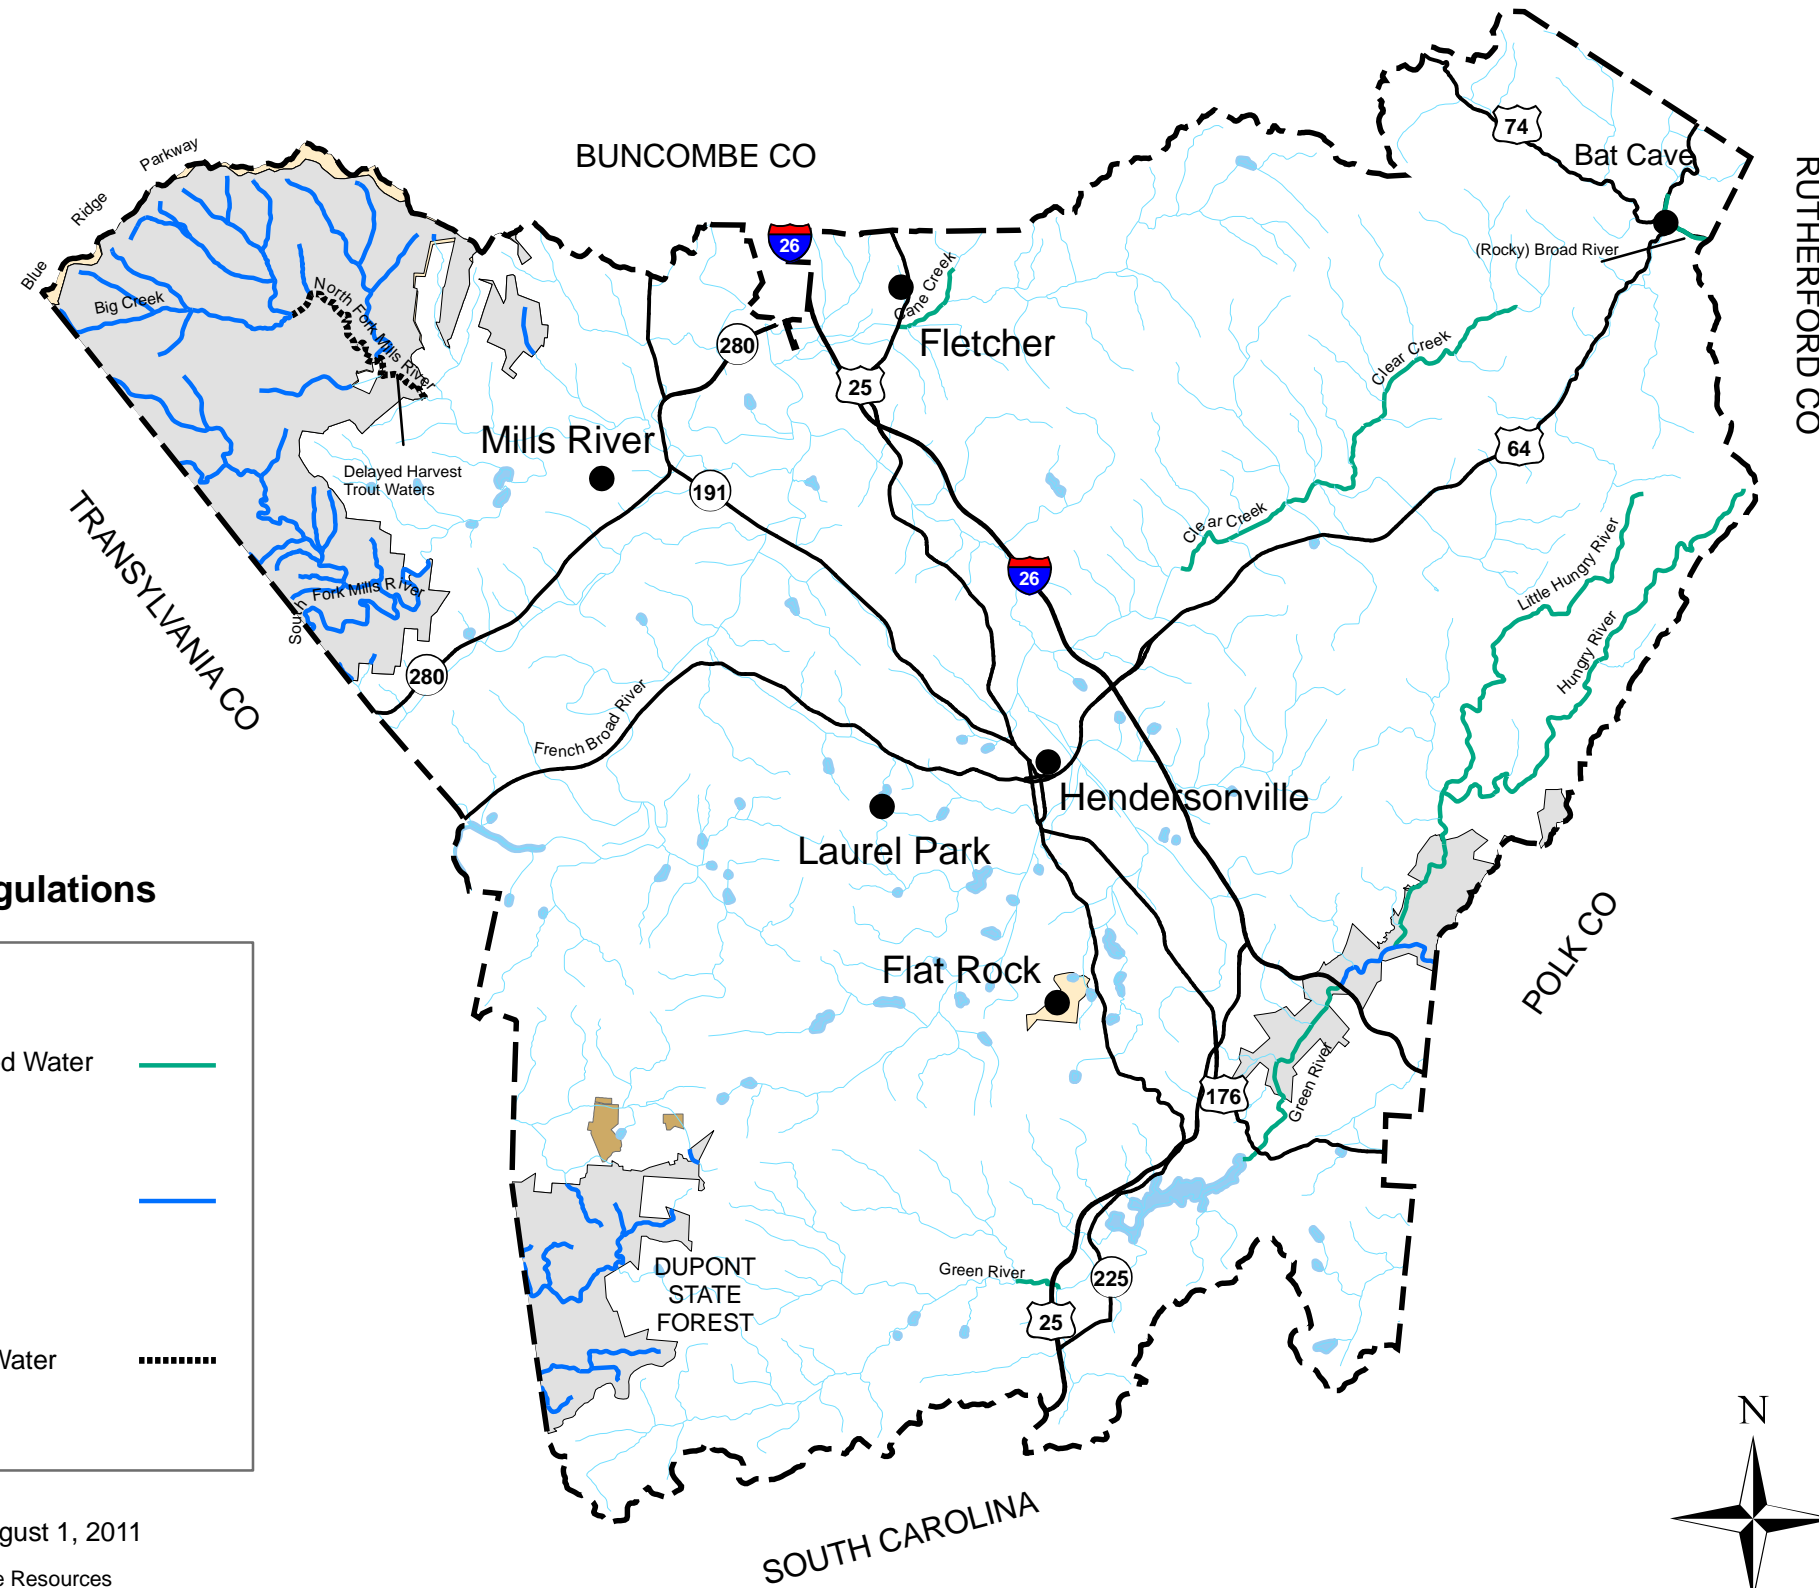

# Henderson County, North Carolina

### Legend

- County Boundary
- Cities
- Blue Ridge Parkway
- Road
- Lake / River
- WRC Game Land
- State Park
- Other Federal Land

### Trout Stream Regulations

	Hatchery Supported Water	
	Wild Trout Water	
	Delayed Harvest Water	

Regulations Effective August 1, 2011

Copyright (c) 2011 North Carolina Wildlife Resources Commission. This map may be reproduced for individual personal use. It may not be bought, sold or reproduced for commercial use without the written consent of the North Carolina Wildlife Resources Commission.