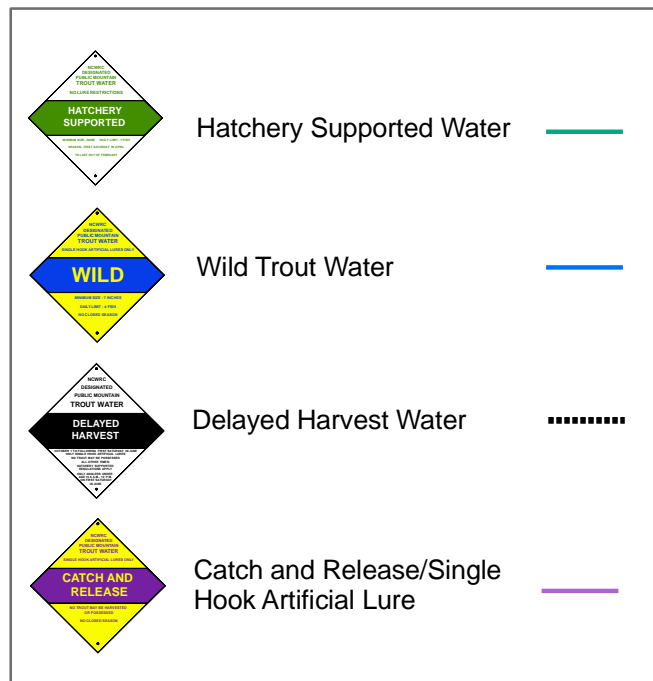

McDowell County, North Carolina

Trout Stream Regulations

Regulations Effective August 1, 2011

Copyright (c) 2011 North Carolina Wildlife Resources Commission. This map may be reproduced for individual personal use. It may not be bought, sold or reproduced for commercial use without the written consent of the North Carolina Wildlife Resources Commission.

Please consult the North Carolina Inland Fishing, Hunting and Trapping Regulations Digest (www.ncwildlife.org) for information regarding Mountain Heritage Trout Waters in Old Fort.