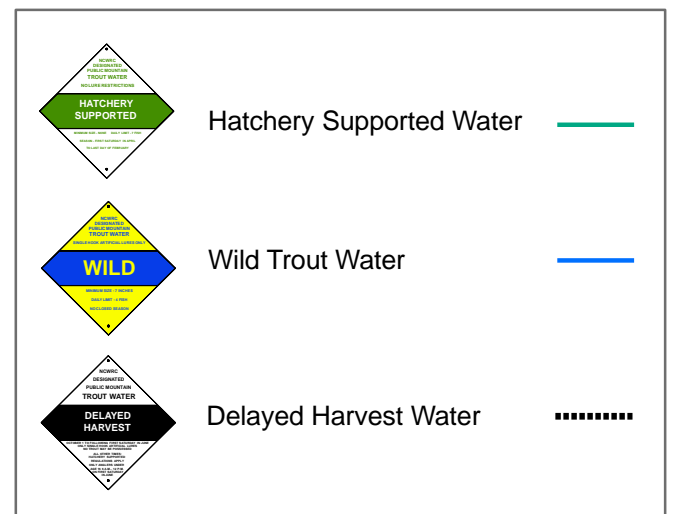

Mitchell County, North Carolina

Legend

- County Boundary
- Cities
- Disabled Angler Access
- Blue Ridge Parkway
- Road
- Lake / River
- WRC Game Land
- Other Federal Land

Please consult the North Carolina Inland Fishing, Hunting and Trapping Regulations Digest (www.ncwildlife.org) for information regarding Mountain Heritage Trout Waters in Bakersville and Spruce Pine.

Trout Stream Regulations

Regulations Effective August 1, 2010

Copyright (c) 2010 North Carolina Wildlife Resources Commission. This map may be reproduced for individual personal use. It may not be bought, sold or reproduced for commercial use without the written consent of the North Carolina Wildlife Resources Commission.