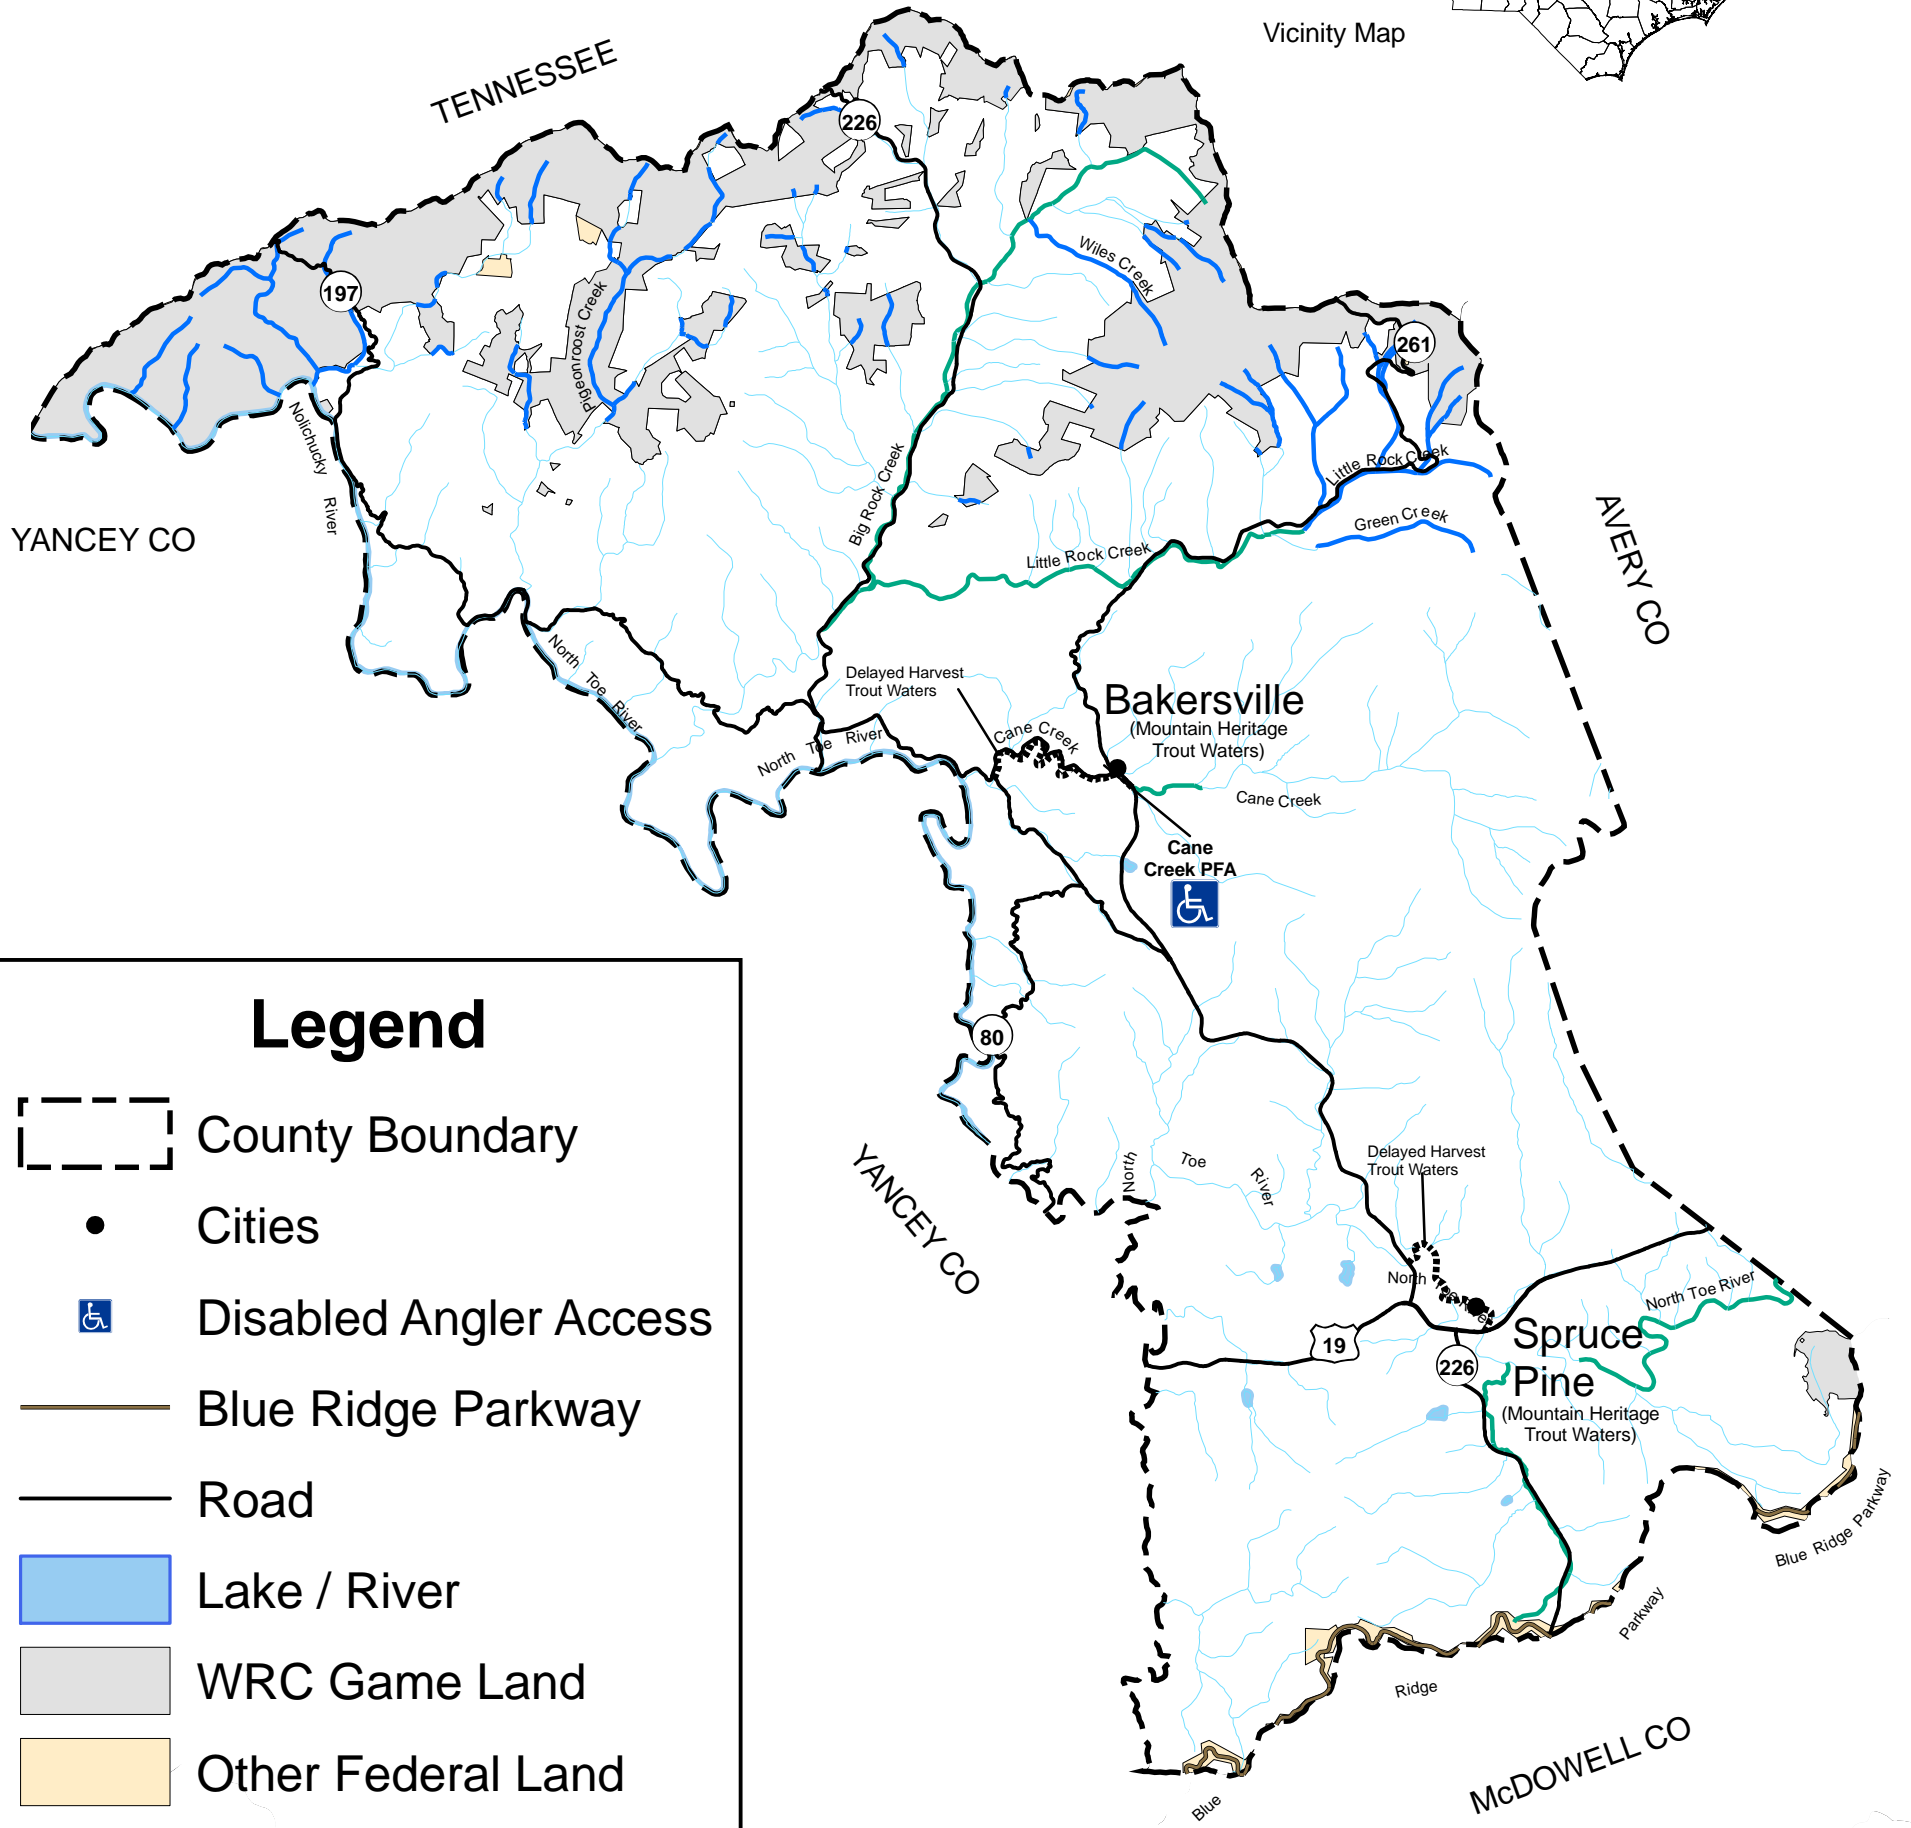

Mitchell County, North Carolina

Legend

- County Boundary
- Cities
- Disabled Angler Access
- Blue Ridge Parkway
- Road
- Lake / River
- WRC Game Land
- Other Federal Land

Please consult the North Carolina Inland Fishing, Hunting and Trapping Regulations Digest (www.ncwildlife.org) for information regarding Mountain Heritage Trout Waters in Bakersville and Spruce Pine.

Trout Stream Regulations

Regulations Effective August 1, 2010

Copyright (c) 2010 North Carolina Wildlife Resources Commission. This map may be reproduced for individual personal use. It may not be bought, sold or reproduced for commercial use without the written consent of the North Carolina Wildlife Resources Commission.